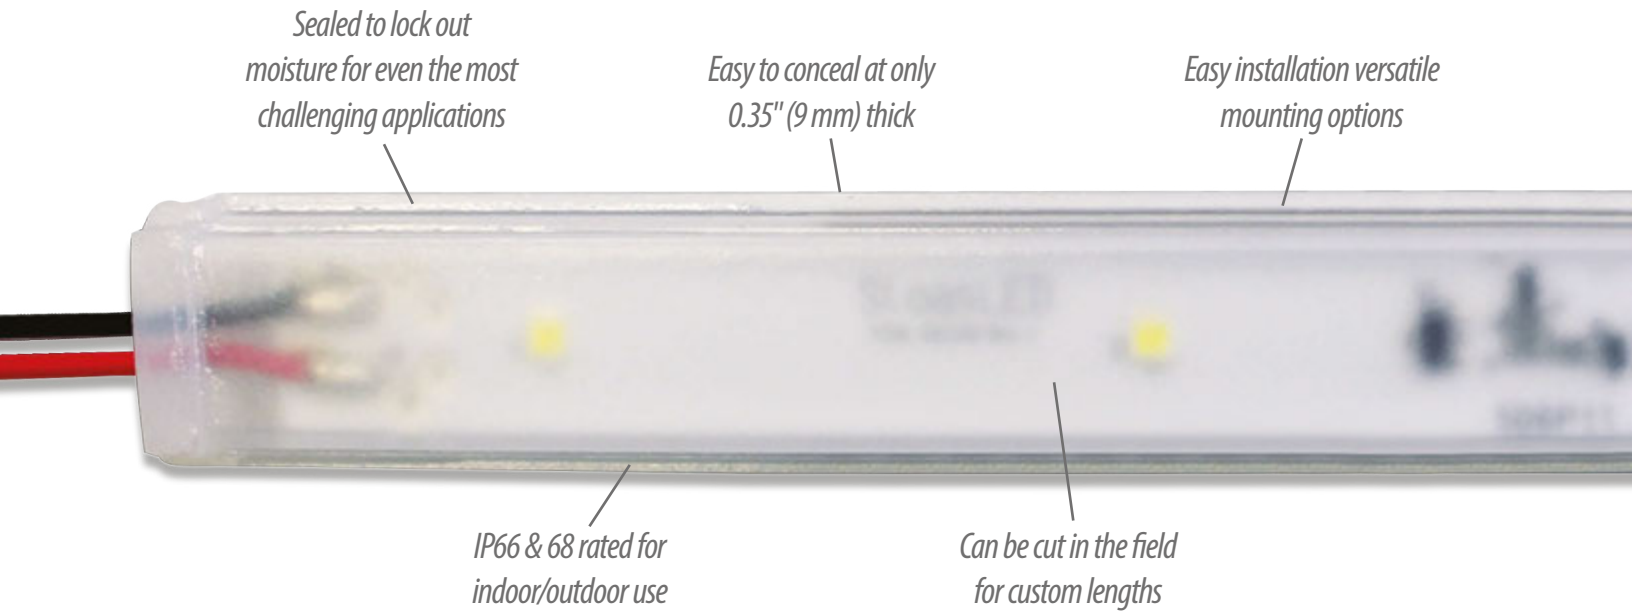

SlimLINER

Low-profile outdoor
and indoor linear lighting

NOTT

We Brighten Your Brands.

SloanLED[®]
Leaders in LED Technology

Designed for a slim fit.

SlimLINER is the low-profile, outdoor and indoor lighting solution that offers natural white illumination for awnings, vinyl canopies, and accents. The sleek, slender design is ideal for narrow applications traditionally reserved for T4 and T5 fluorescent fixtures.

- Fast, easy installation with versatile mounting options
- Can be cut in the field to custom lengths
- Slim, lightweight, low-profile fixture
- 12" (305 mm) bend radius
- Illuminates awnings evenly
- Constant Current Technology (CCT)

We're on a power trip.

Constant Current Technology (CCT) is at the heart of SloanLED's product offering, and forms the backbone of SloanLED channel letter products. We introduced CCT to the industry to maintain consistent current levels, eliminating the line loss and voltage drop issues common in many LED lighting systems. CCT provides uniform light output throughout the entire installation, while also preventing damage from overdriving of the LEDs.

SlimLINER

Specifications

Part number	5000 K.....	701956-5WL461
	3500 K.....	701956-3WL461
Dimensions L × W × H	46 in × 0.89 in × 0.35 in (1168 mm × 23 mm × 9 mm)	
Lumens per fixture	5000 K.....	970
	3500 K.....	825
In-field bends	Radial bend.....	12 in (305 mm)
Color temperatures (nominal) ..	5000 K, 3500 K	
Color rendering index (CRI)	5000 K.....	70 (nominal)
	3500 K.....	82 (nominal)
Estimated product lifetime	50,000 hours (L ₇₀)	
Operating temperature	-40° C to 70° C	
Protection class	IP66 & IP68 ¹	
Special feature	Cutttable every 6 in (150 mm) for two usable sides	
Power	2.25 W per foot (7.4 W per meter), 9.0 W per fixture	
Efficacy	5000 K.....	108 lm/W
	3500 K.....	92 lm/W
Fastening	Peel-n-stick or mounting clips (401203), 4 included with each unit	
Power capacity	6 units per SloanLED 60 W 12 VDC power supply	