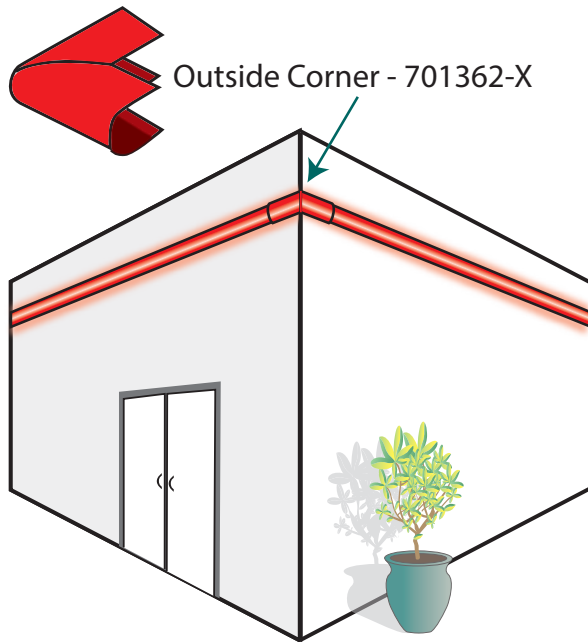

# LEDStripe Corner and Joint Covers

## LEDStripe Corner and Joint Covers

Outside Corner - 701362-X

Inside Corner - 701363-X

Step Corner - 701364-X

Joint Cover\* - 701361-X

Note: X denotes color.

\*For each piece of LEDStripe ordered, a joint cover is automatically included.