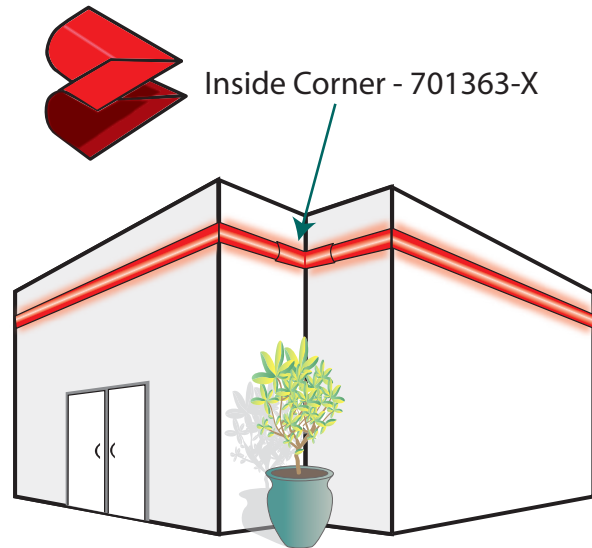

# LEDStripe Corner and Joint Covers

## LEDStripe Corner and Joint Covers

Outside Corner - 701362-X

Inside Corner - 701363-X

Step Corner - 701364-X

Joint Cover\* - 701361-X

Note: X denotes color.

\*For each piece of LEDStripe ordered, a joint cover is automatically included.