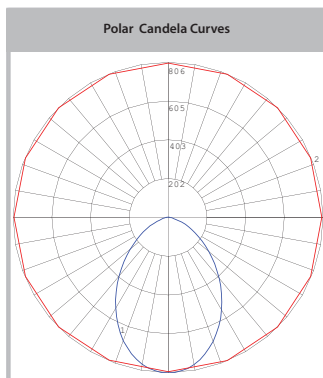

Ordering Information

Product	Part Number
HighLINER	701912-65

Power Supplies¹

Description	Part Number
100 W, with Power Control	701895-24C

Accessories (included)

Description	Part Number
Clip	400686
Wire Cover	400860

1. 1 Single power supply can drive up to (6) lights.
   2 May require an L-bracket (not included) for mounting.
   3 Alternative for 400661. Cat 5 cabling to the sensor not included.

Dimming

Description	Part Number
Dimming Controller	701890-PWR
Occupancy Sensor, Standard²	400661
Occupancy Sensor, Wide³	400964

Photometrics

Single fixture