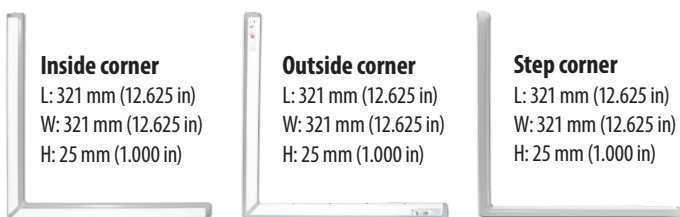

ColorLINE

Neon-inspired tubing

Specifications

Dimensions..... Width..... 11 mm (0.44 in)
Base width..... 15 mm (0.59 in)
Height..... 25 mm (1.00 in)
Lengths..... 0.6 m (2 ft); 1.2 m (4 ft);
1.8 m (6 ft); 2.4 m (8 ft)

Factory bends..... 245 mm (9.75 in) radius (radial and flat bend)

Approx. cut increments ..... 60 mm (2.4 in)

In-field bends..... Radial bend..... 5.8 m (19 ft)
Flat bend..... 1.8 m (6 ft)

Operating temperature..... -40° C to +70° C

Protection class IP66

Binning..... MacAdam Step 3*

Power per meter/foot ..... 7.5 W / 2.28 W

Power capacity ..... 7.3 m (24 ft) per SloanLED
60 W 12 VDC power supply

Colors ..... Colors retain hue when non-illuminated
(see "Unlit Product Color Chart" for Pantone
color equivalents)

Mounting..... Dual-position mounting clips (400381-25)
orient in two directions

* White (P/N 701800-W-X) and Warm White (P/N 701800A-WW-X) only.

† "Unlit Product Color Chart" provided as a courtesy to give a general idea of product color. Colors in chart not printed using Pantone inks and may vary from actual Pantone number/color. For an accurate representation of product color, a Pantone Color Guide book should be used, or order a sample part. For more information on Pantone, visit Pantone.com.

ColorLINE is covered by US and foreign patents pending and covered by the following US patents issued: 6,776,504, 6,969,179, and 7,192,157

Accessories

Color	Inside corner	Outside corner	Step corner
Red, Orange, Yellow, Green, Blue	701800D-IC-Color	701800D-OC-Color	701800D-SC-Color
White (6500 K)	701800-IC-W	701800-OC-W	701800-SC-W
Warm White (3500 K)	701800A-IC-WW	701800A-OC-WW	701800A-SC-WW

Joint covers

701807
Snap-on, frosted joint covers for clean finish illuminated mitered corners

Mounting clip

400381-25