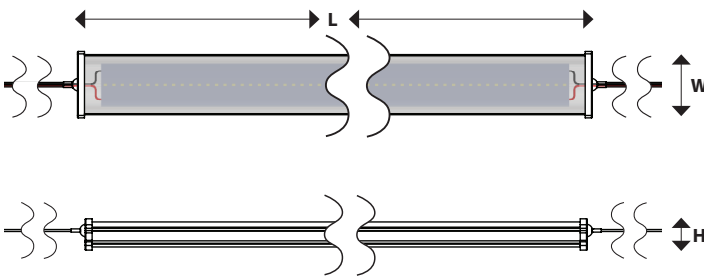

For Signage Applications

Power supply capacity

24 VDC Power supply	HighLINER 3
60 W Power supply	14 ft (4.3 m)
100 W Power supply	24 ft (7.3 m)
Watts per foot/meter	3.6 W / 11.8 W

Dimensions L × W × H

- 1' (0.3 m):** 11.98" × 2.38" × 1.03" (304 mm × 60 mm × 26 mm)
- 2' (0.6 m):** 22.95" × 2.38" × 1.03" (583 mm × 60 mm × 26 mm)
- 4' (1.2 m):** 44.95" × 2.38" × 1.03" (1142 mm × 60 mm × 26 mm)
- 6' (1.8 m):** 67.05" × 2.38" × 1.03" (1703 mm × 60 mm × 26 mm)
- 8' (2.4 m):** 89.15" × 2.38" × 1.03" (2264 mm × 60 mm × 26 mm)