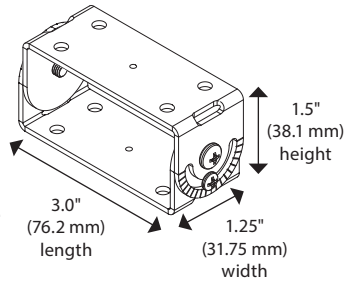

Maximum length of luminaires in series (per power supply) [†]											
Total nominal length (ft / m)	2' (0.6 m)	4' (1.2 m)	6' (1.8 m)	8' (2.4 m)	10' (3.0 m)	12' (3.7 m)	14' (4.3 m)	16' (4.9 m)	18' (5.5 m)	20' (6.1 m)	24' (7.3 m)
Luminaire input power (W)	7.80	15.60	23.40	31.20	39.00	46.80	54.60	62.40	70.20	78.00	85.80
100 W 0-10 VDC											
90 W 0-10 VDC											
60 W 0-10 VDC											
40 W 0-10 VDC											
Contact SloanLED											

[†] Driver/length pairing based on DLC qualified performance. Contact SloanLED for applications outside of shown range.

Branch circuit capacity

Input voltage (VAC)	Input power		Maximum fixtures per circuit		
	Length	Driver input power (W)	10A circuit	15A circuit	20A circuit
120	1' (0.3 m)	4.13	258	388	518
	2' (0.6 m)	9.25	129	194	259
	4' (1.2 m)	18.50	64	97	129
	6' (1.8 m)	27.75	43	64	86
	8' (2.4 m)	37.00	32	48	64
277	1' (0.3 m)	4.13	598	898	1196
	2' (0.6 m)	9.25	299	449	598
	4' (1.2 m)	18.50	149	224	299
	6' (1.8 m)	27.75	99	149	199
	8' (2.4 m)	37.00	74	112	149

HighLINER 3

Outdoor and indoor linear lighting

Accessories

Mounting clip*
400686
Straight arm

Length	Qty incl.
1' (0.3 m)	2
2' (0.6 m)	2
4' (1.2 m)	3
6' (1.8 m)	4
8' (2.4 m)	5

Adjustable Hinge†
702000

Wire nut housing*
400860