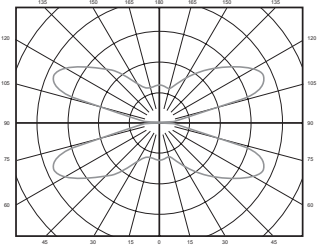

SignBOX™ 3 is covered by US and foreign patents pending.

Luminous Intensity Distribution

Strapped single-sided / Module

Strapped double-sided

SignBOX 3

LED illumination for single or double-sided sign boxes