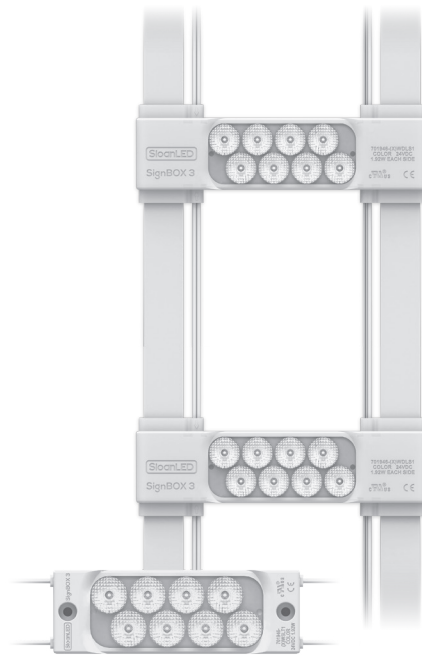

SignBOX 3

LED illumination for single or double-sided sign boxes

Specifications

Part number	Strapped single-sided	6500 K 701946-6WSLS1
		5000 K 701946-5WSLS1
Strapped double-sided.....	6500 K 701946-6WDLS1	
	5000 K 701946-5WDLS1	
Module	6500 K 701946-6WSLT1	
	5000 K 701946-5WSLT1	

Packaging Strapped single..... 1 chain (60 modules) per carton,
and double-sided 40 clips included
Module 3 chains, 48 modules per chain

Color temperatures 6500 K, 5000 K

Lumens per module..... Strapped single-sided/..... 300
Module
Strapped double-sided 600

Mounting hardware Bracket Bag of 10 402107-10
Clip..... Bag of 20 402106-20
Coupler Bag of 10 402108-10

* IP68 test parameters are 1.3 m submersion for 30 minutes. Do not mount in submerged application or where module will be directly exposed to prolonged flowing or dripping water.

SignBOX™ 3 is covered by US and foreign patents pending.

Luminous Intensity Distribution

Strapped single-sided / Module

Strapped double-sided

SignBOX 3

LED illumination for single or double-sided sign boxes