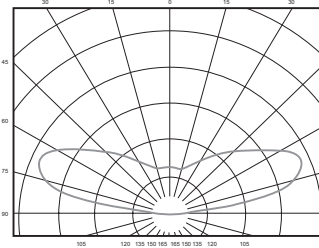

Luminous Intensity Distribution

Strapped single-sided / Module